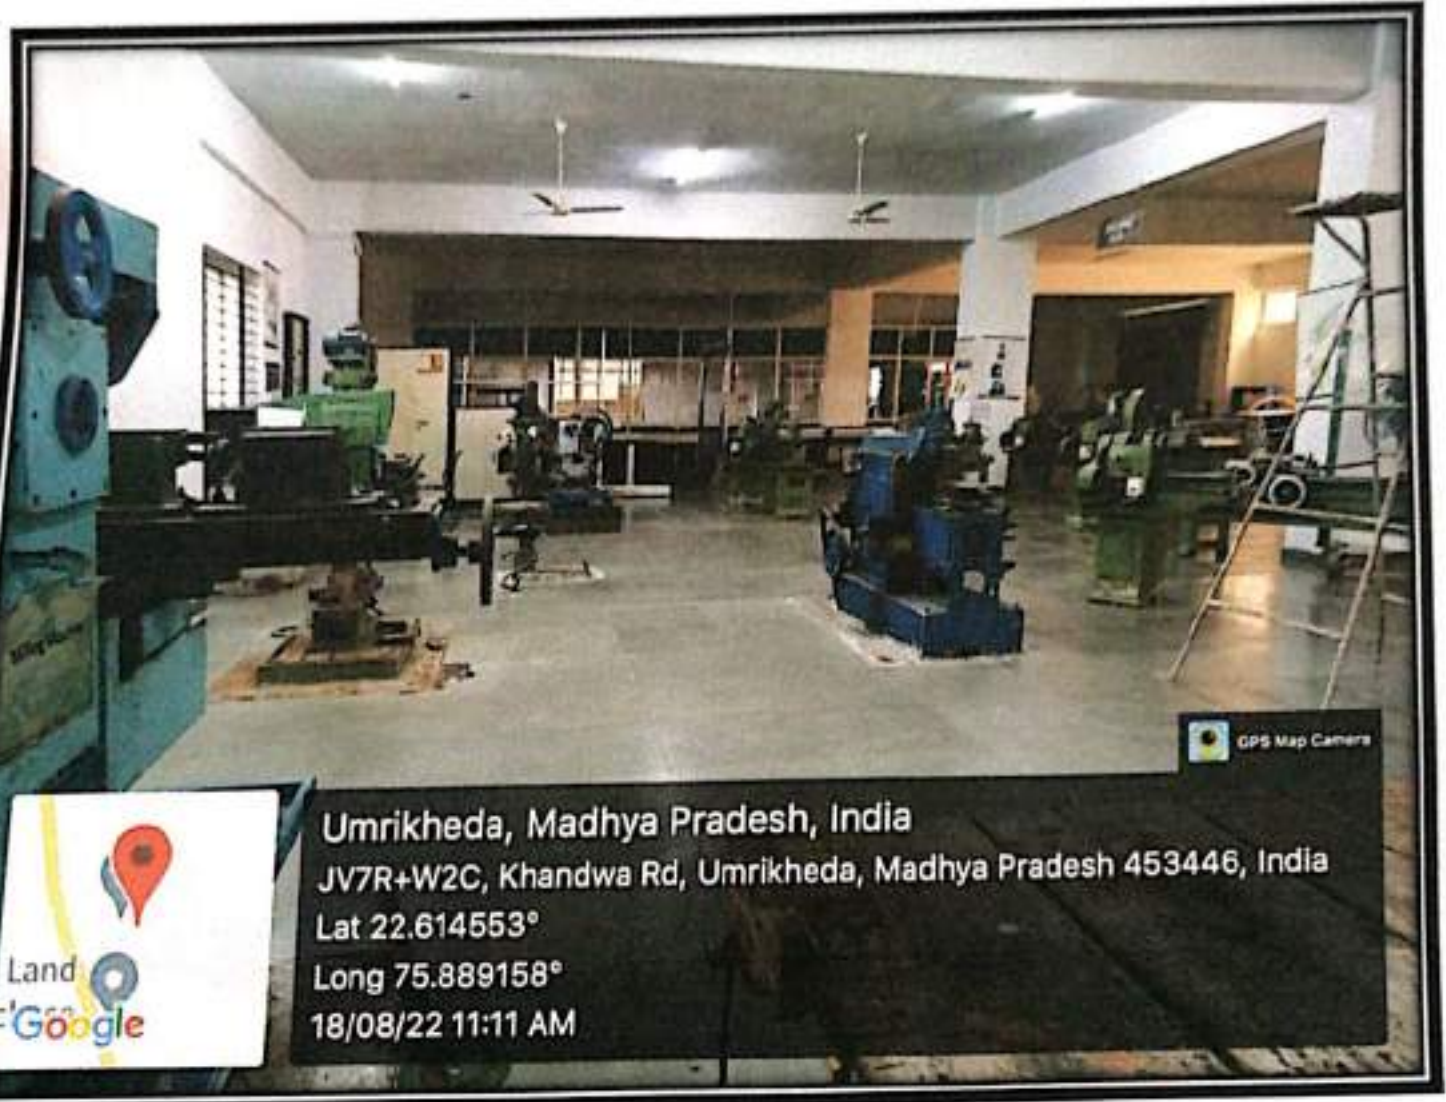

GPS Map Camera