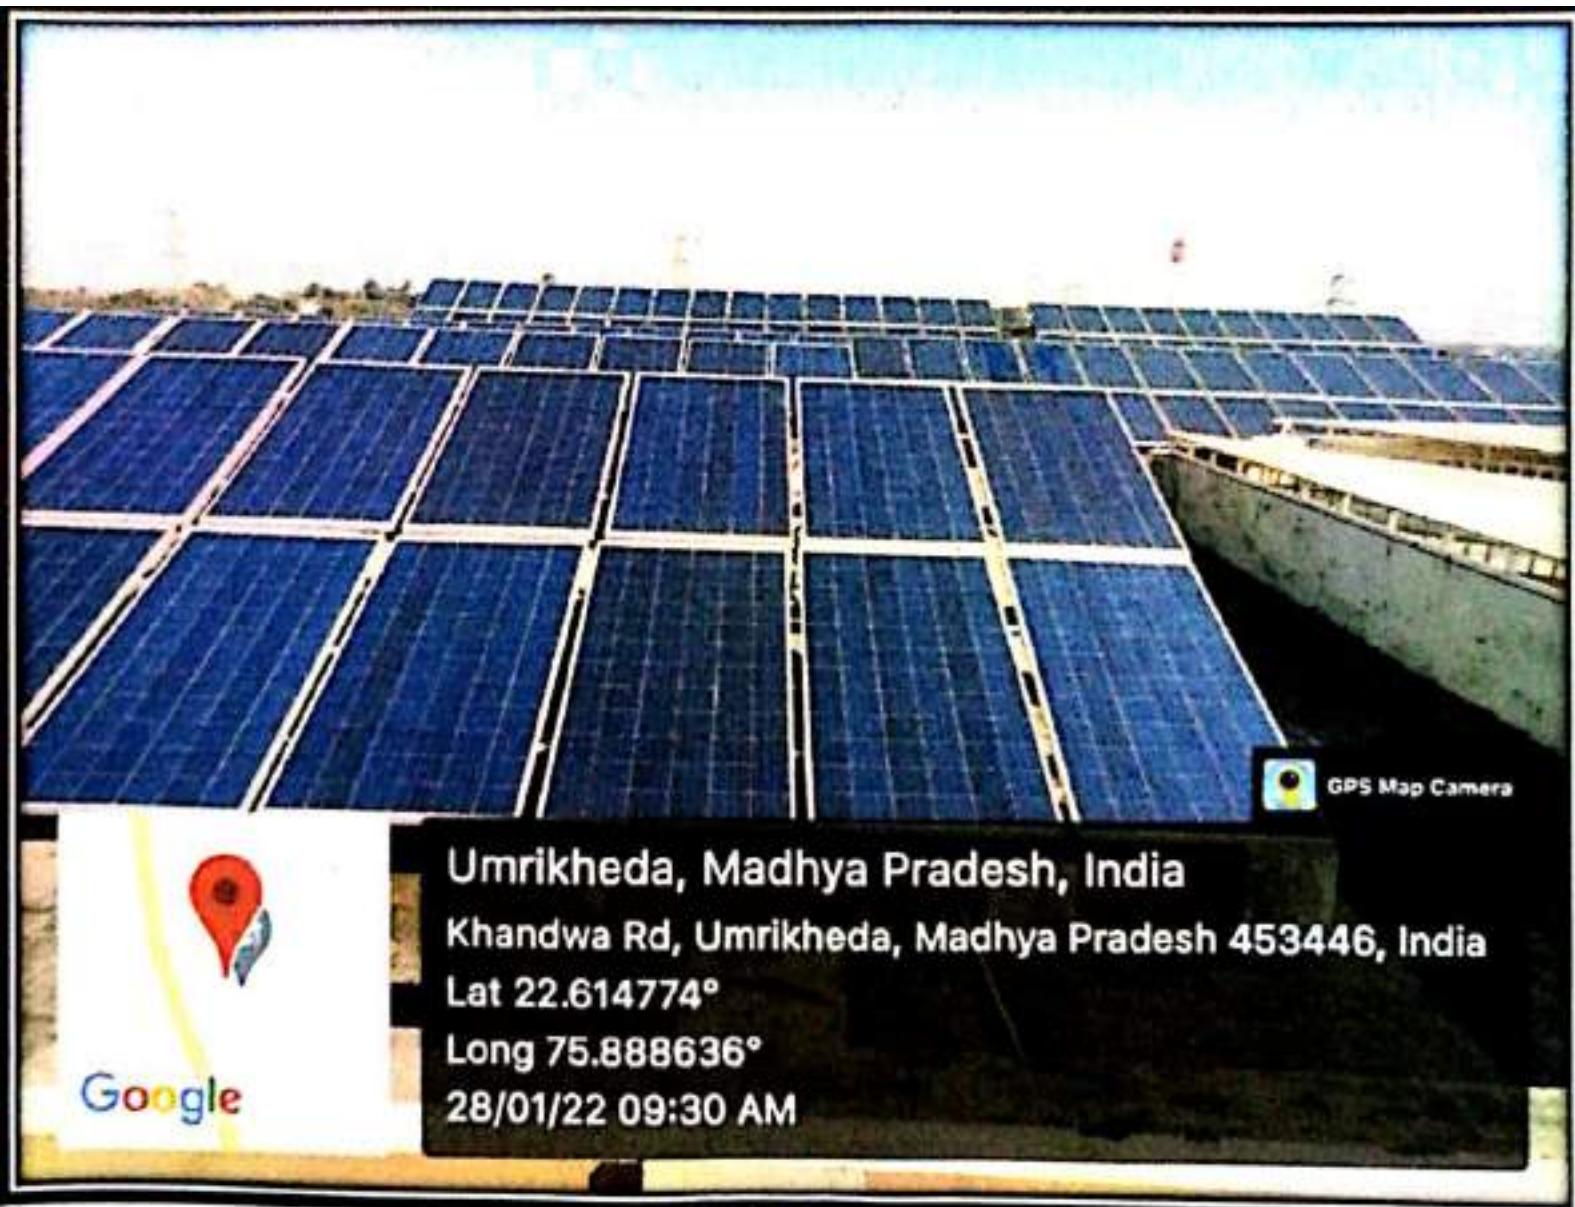

Principal
Charveli Devi Group of Institutions
INDORE