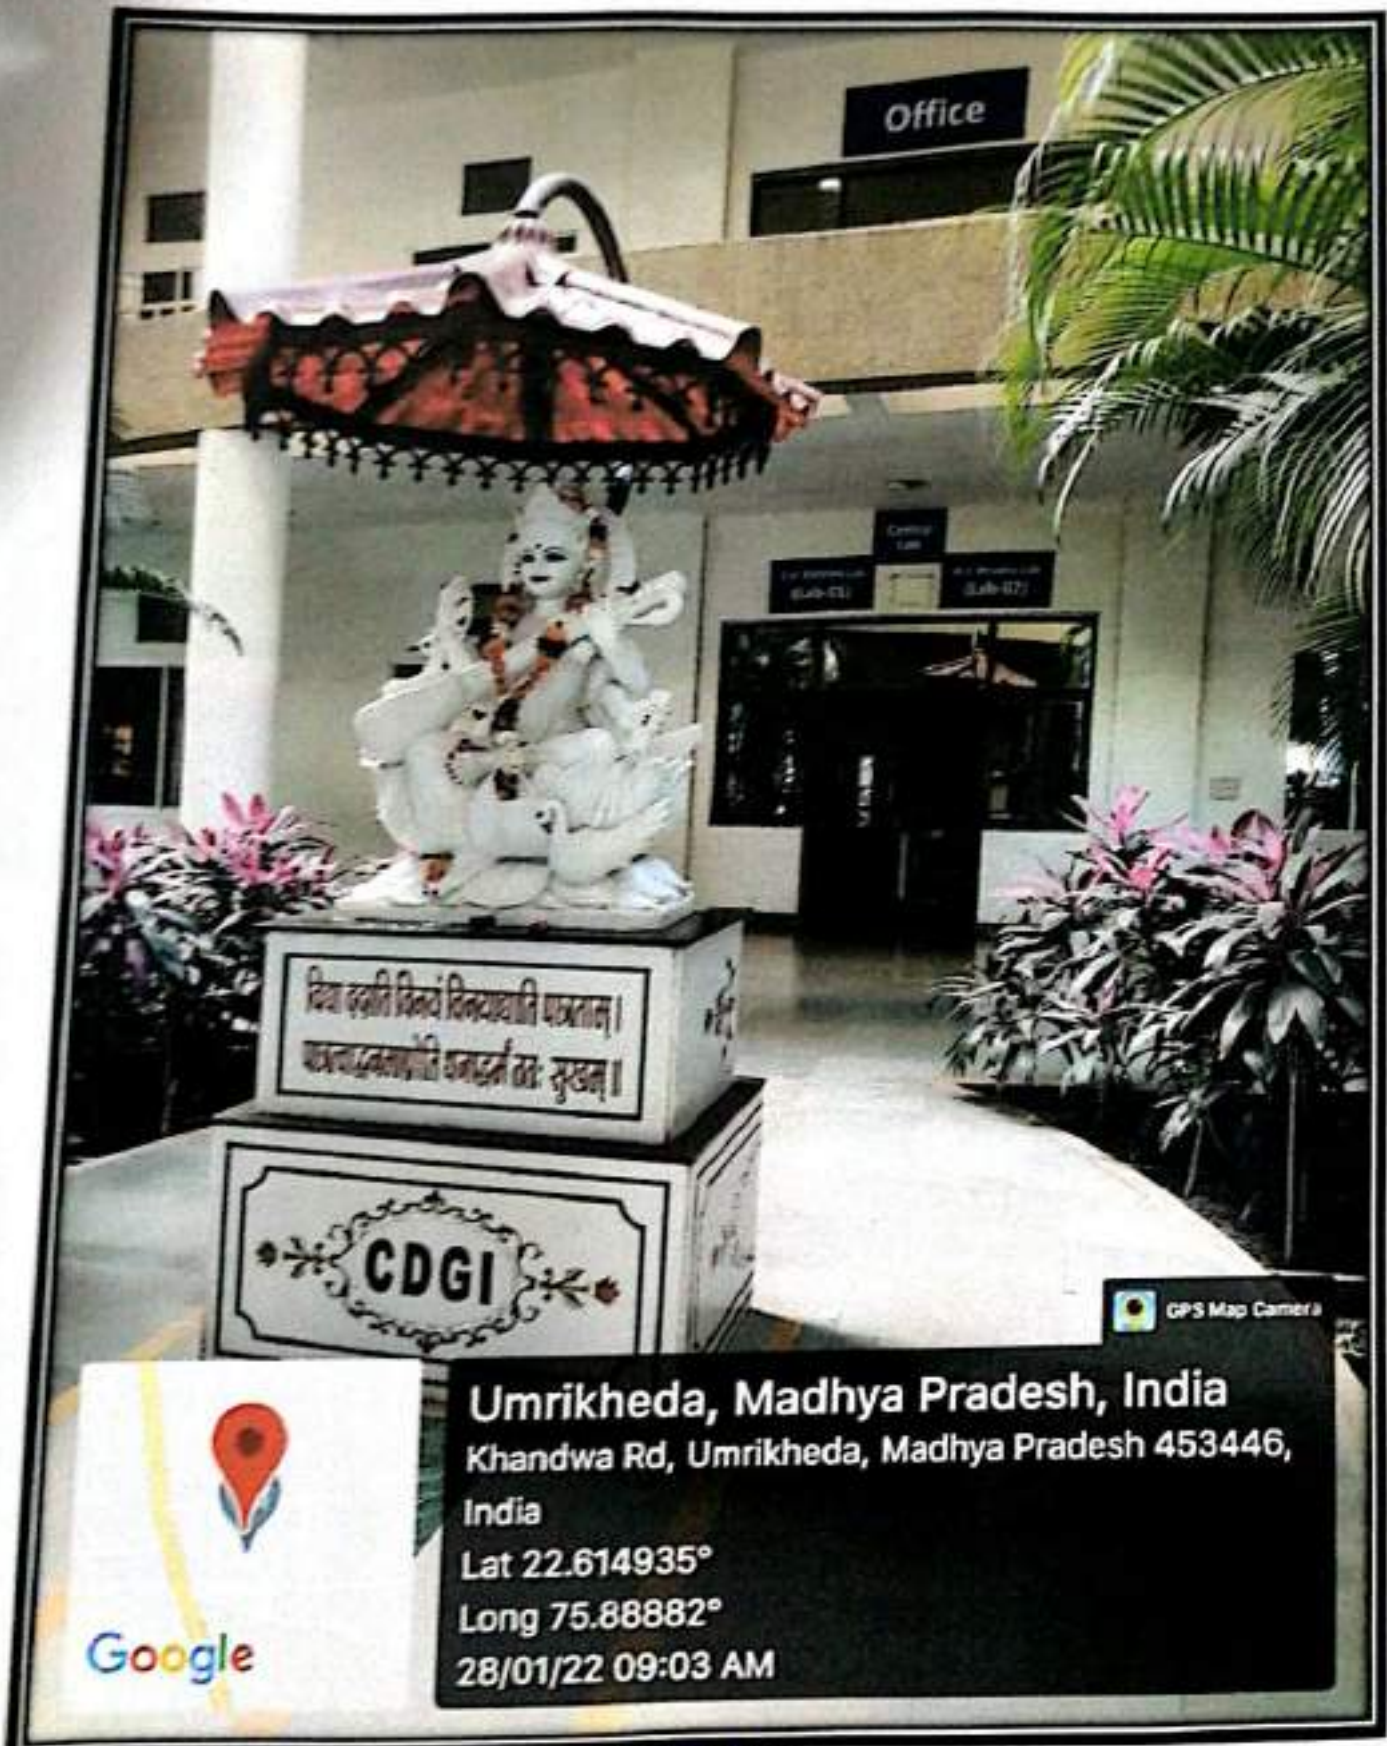

विद्या ददाति धनं विद्या ददाति पात्रताम् ।
पात्रता दत्त्वापेक्षी धनार्थं ततः सुखम् ॥

CDGI

GPS Map Camera