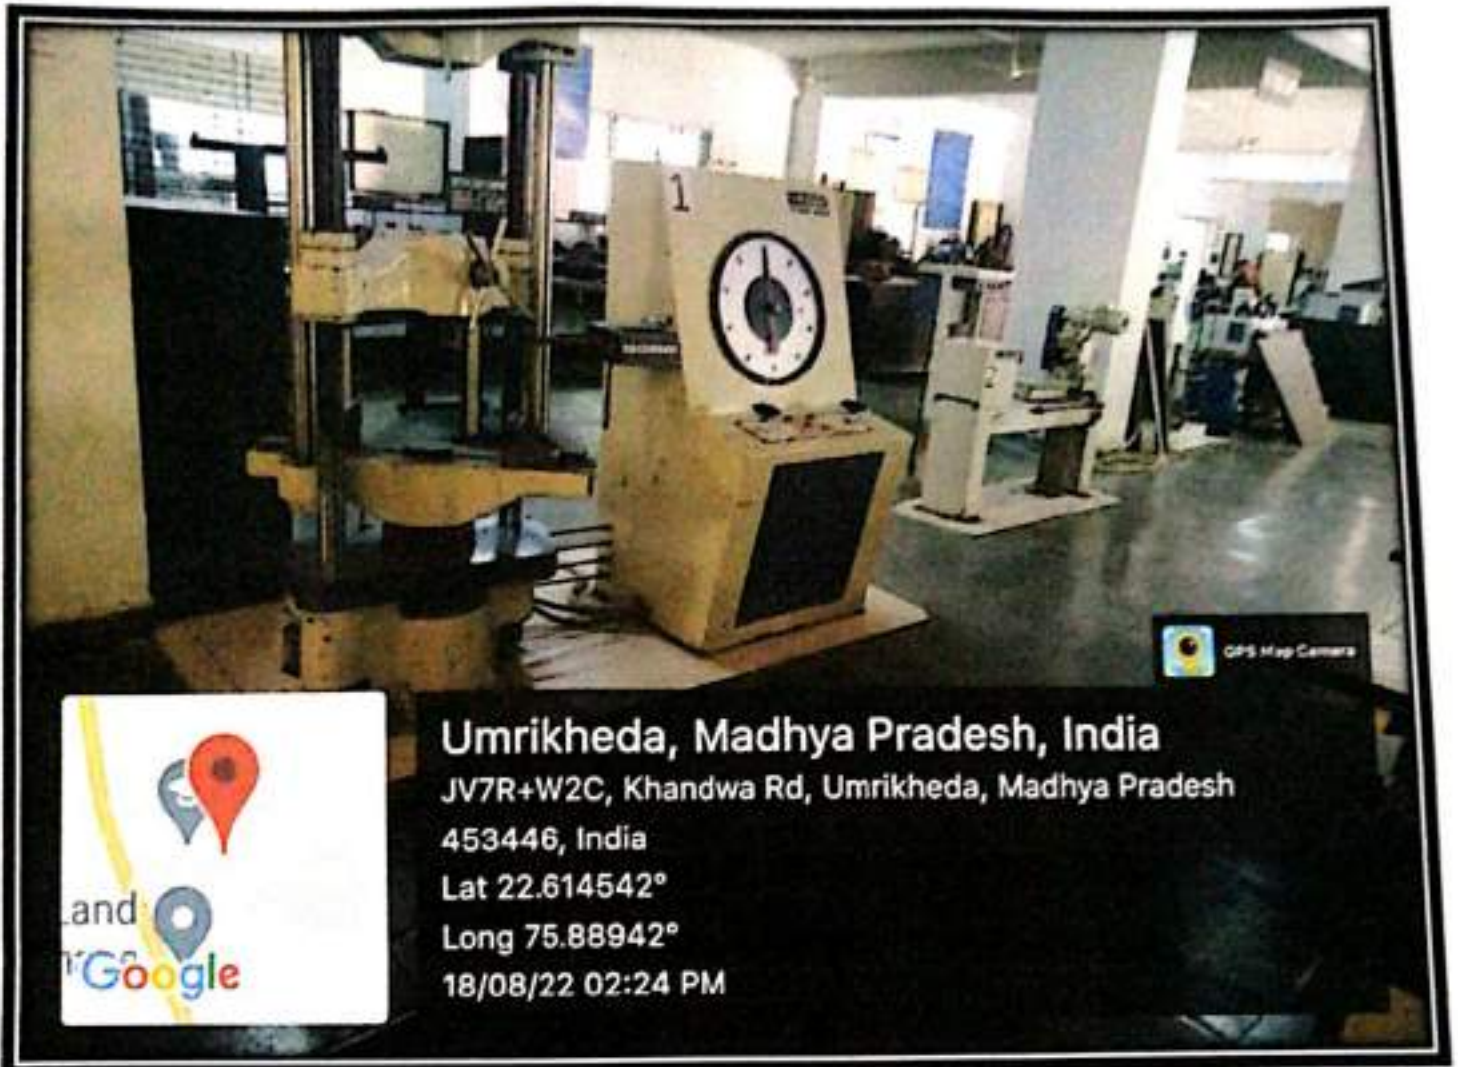

Chameli Devi Group of Institutions
INDORE

Umrikheda, Madhya Pradesh, India

JV7R+W2C, Khandwa Rd, Umrikheda, Madhya Pradesh

453446, India

Lat 22.614542°

Long 75.88942°

18/08/22 02:24 PM

Principal