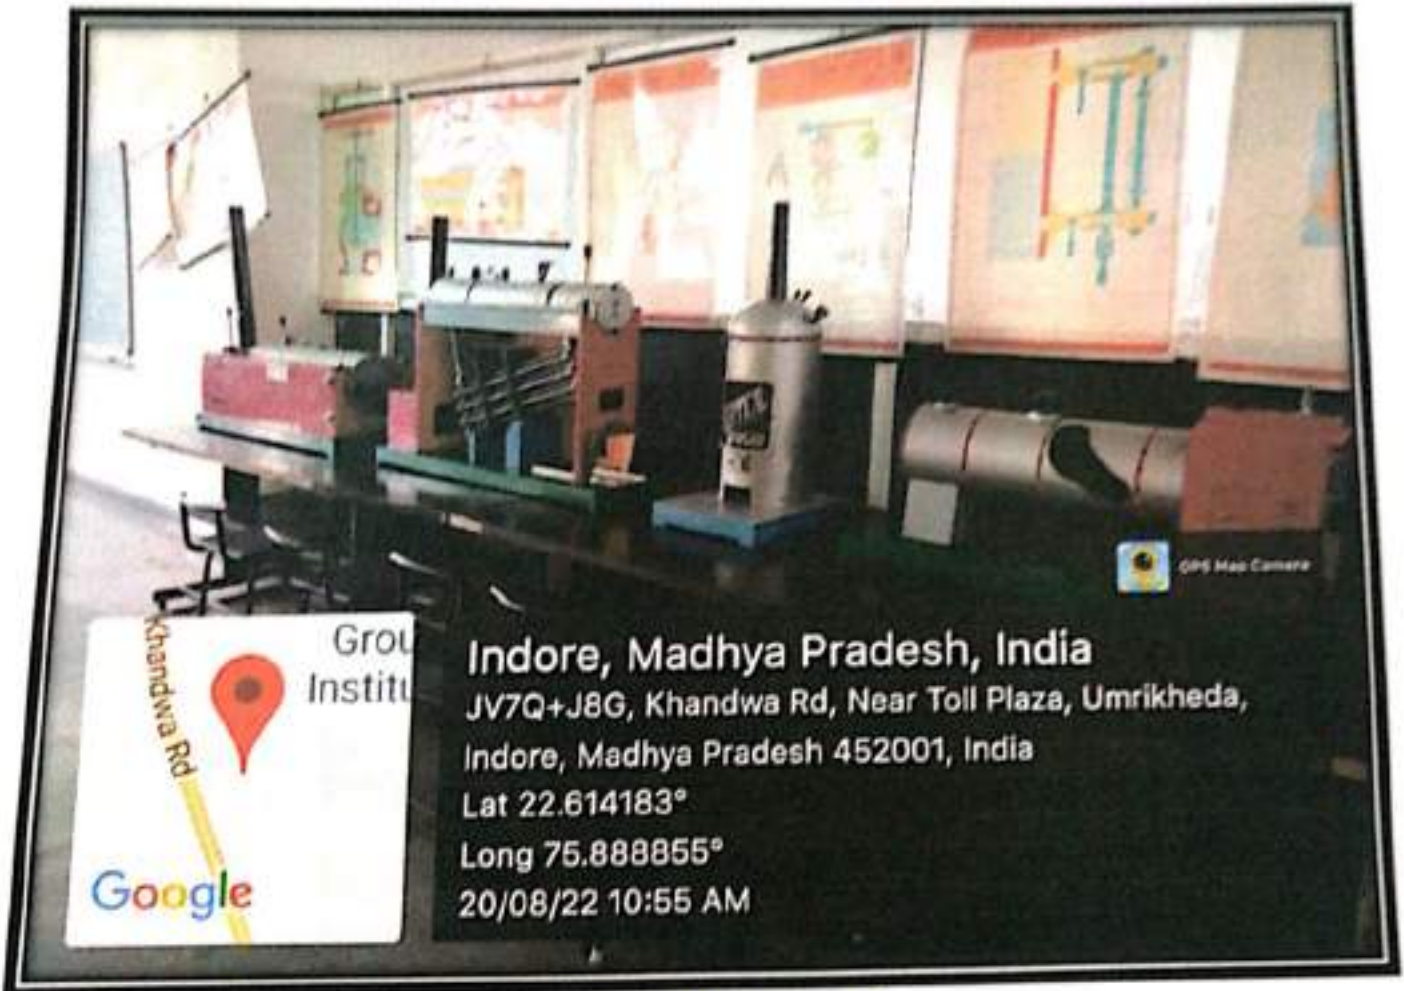

Principal
Chameli Devi Group of Institutions
INDORE