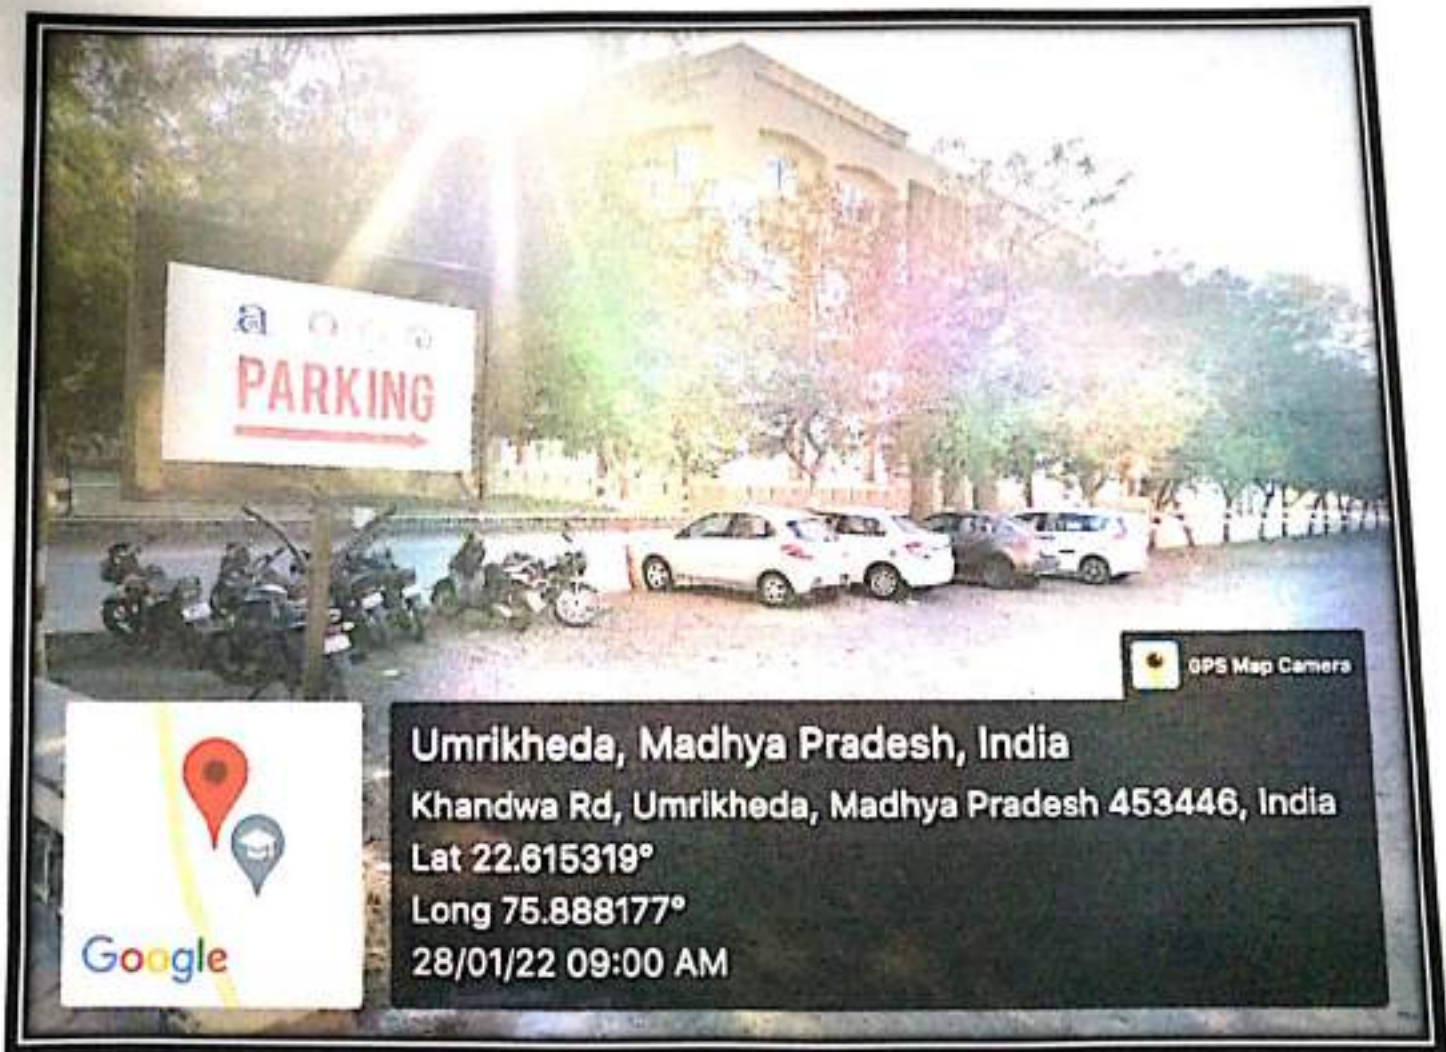

Umrikheda, Madhya Pradesh, India

JV7R+M4F, Umrikheda, Madhya Pradesh 452020, India

Lat 22.614334°

Long 75.890214°

28/01/22 08:43 AM

Principal

Charneli Devi Group of Institutions
INDORE

Umrikheda, Madhya Pradesh, India