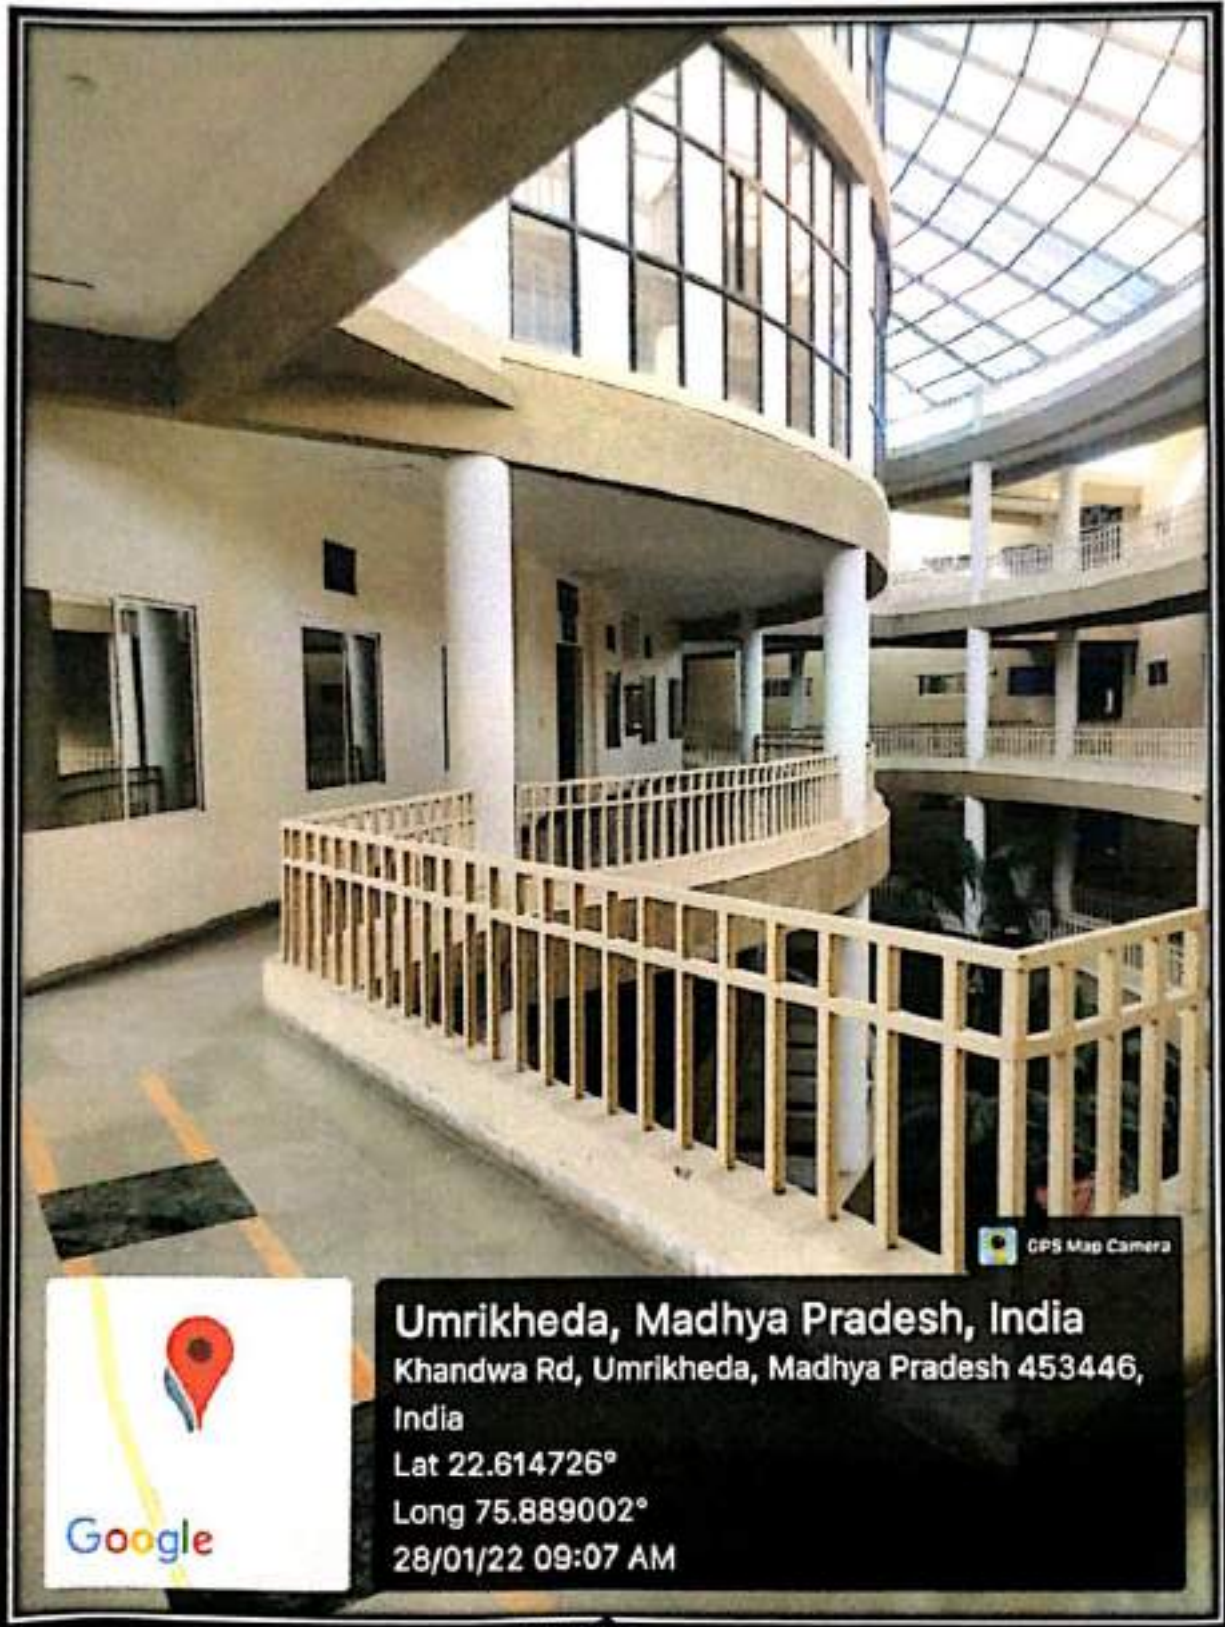

Umrikheda, Madhya Pradesh, India
Khandwa Rd, Umrikheda, Madhya Pradesh 453446,
India
Lat 22.614726°
Long 75.889002°
28/01/22 09:07 AM

M. D. Singh

Principal
Charwati Devi Group of Institutions
INDORE