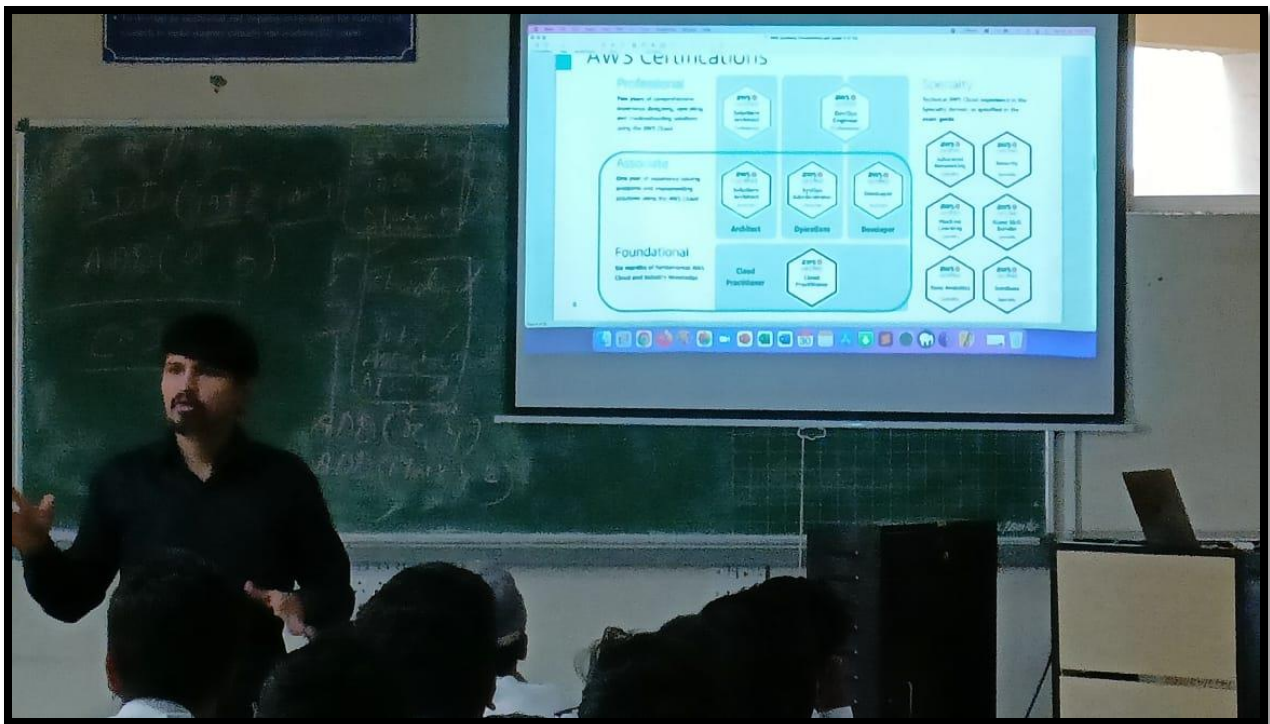

CHAMELI DEVI GROUP OF INSTITUTIONS
SATURDAY ACTIVITY

Event: 20 August 2022

CTDC Activity: Hands-on Session on "Career in Open Source and Making First Open Source Contribution"

The poster features the logos of Agarwal Group and Chameli Devi Group of Institutions at the top. The text reads: "CHAMELI DEVI GROUP OF INSTITUTIONS CTDC Presents HANDS-ON SESSION ON CAREER IN OPEN SOURCE & MAKING FIRST OPEN SOURCE CONTRIBUTION". A photo of the speaker, Mr. Swapnil Mane, is shown. The event details are: Date: 20 August 2022, Time: 11:30 AM, Venue: Seminar Hall 2, Ground Floor, CDGI Building. Social media handles for Facebook (cdgiindore), Instagram (cdgi_indore), and YouTube (Social CDGI) are listed at the bottom.

CHAMELI DEVI GROUP OF INSTITUTIONS
SATURDAY ACTIVITY

CHAMELI DEVI GROUP OF INSTITUTIONS
SATURDAY ACTIVITY

Event: 30 July 2022

Orientation Session of CDGI AWS Academy by Prof. Dharmendra Pathak, CSE dept.