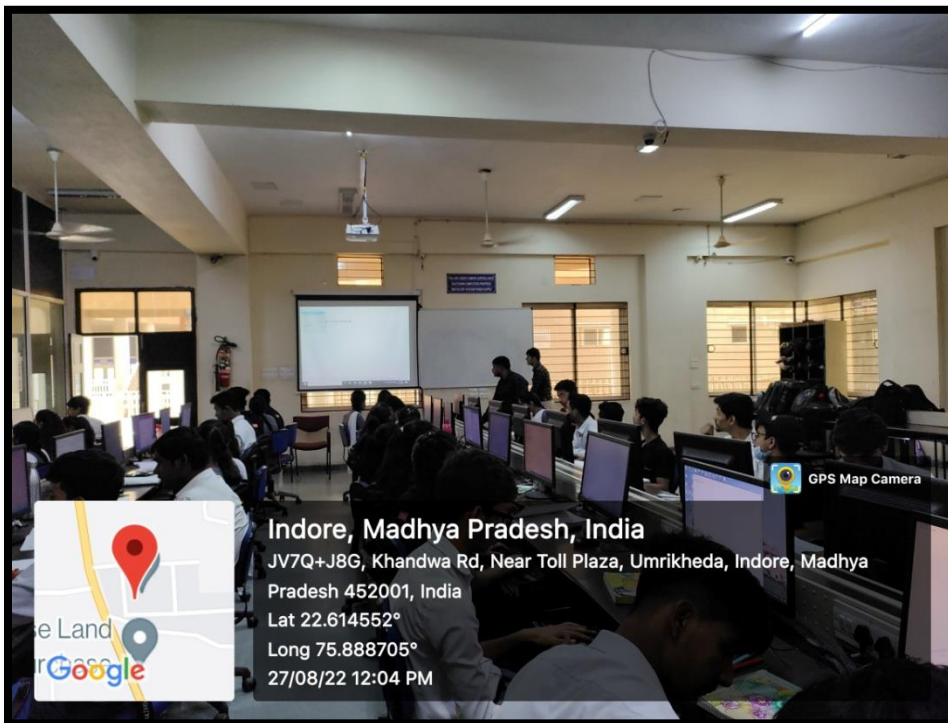

on 28th March 2022 • Time 1:00pm onwards
at CDIPS Auditorium

SPEAKER

Dr. Abhishek Srivastava, Professor
Computer Science and Engineering, IIT Indore

Website: www.cdgi.edu.in, Ph: 0731-4243600

CDGI Campus, Gram Umrikheda, Khandwa Road, INDORE (M.P.) 452020

**CHAMELI DEVI GROUP OF INSTITUTIONS
REMEDIAL CLASSES**

CHAMELI DEVI GROUP OF INSTITUTIONS REMEDIAL CLASSES

CHAMELI DEVI GROUP OF INSTITUTIONS
SATURDAY ACTIVITY

Event: 27 August 2022

Department of CSE conducted "Hands-on Session on Web Designing"

CHAMELI DEVI GROUP OF INSTITUTIONS
SATURDAY ACTIVITY

Event: 20 August 2022

CTDC Activity: Hands-on Session on "Career in Open Source and Making First Open Source Contribution"

The poster features the logos of Agarwal Group and Chameli Devi Group of Institutions at the top. The text reads: "CHAMELI DEVI GROUP OF INSTITUTIONS CTDC Presents HANDS-ON SESSION ON CAREER IN OPEN SOURCE & MAKING FIRST OPEN SOURCE CONTRIBUTION". A photo of the speaker, Mr. Swapnil Mane, is shown. The event details are: Date: 20 August 2022, Time: 11:30 AM, Venue: Seminar Hall 2, Ground Floor, CDGI Building. Social media handles for Facebook (cdgiindore), Instagram (cdgi_indore), and YouTube (Social CDGI) are listed at the bottom.