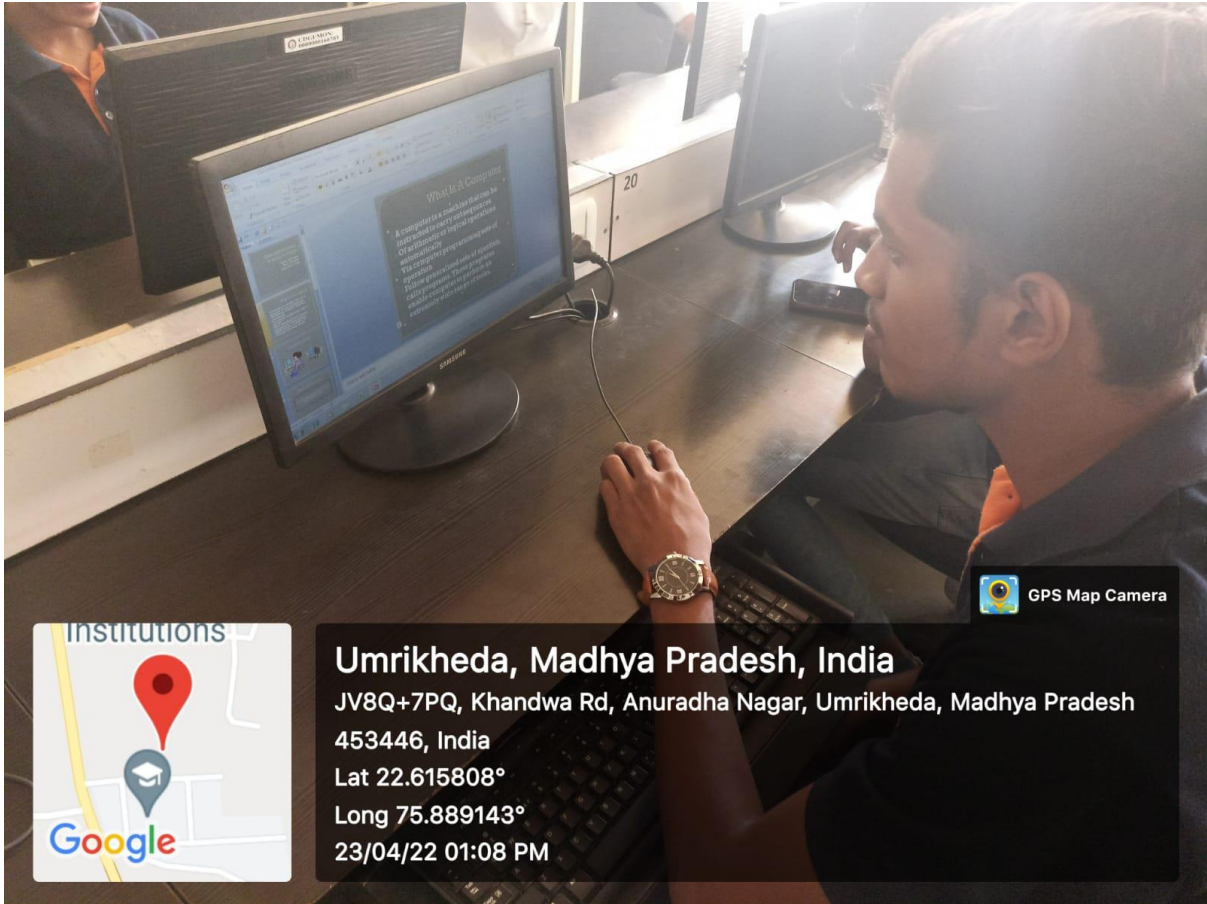

CHAMELI DEVI GROUP OF INSTITUTIONS

Citronics 2022

Umrikheda, Madhya Pradesh, India

JV8Q+7PQ, Khandwa Rd, Anuradha Nagar, Umrikheda, Madhya Pradesh
453446, India

Lat 22.615808°

Long 75.889143°

23/04/22 01:08 PM