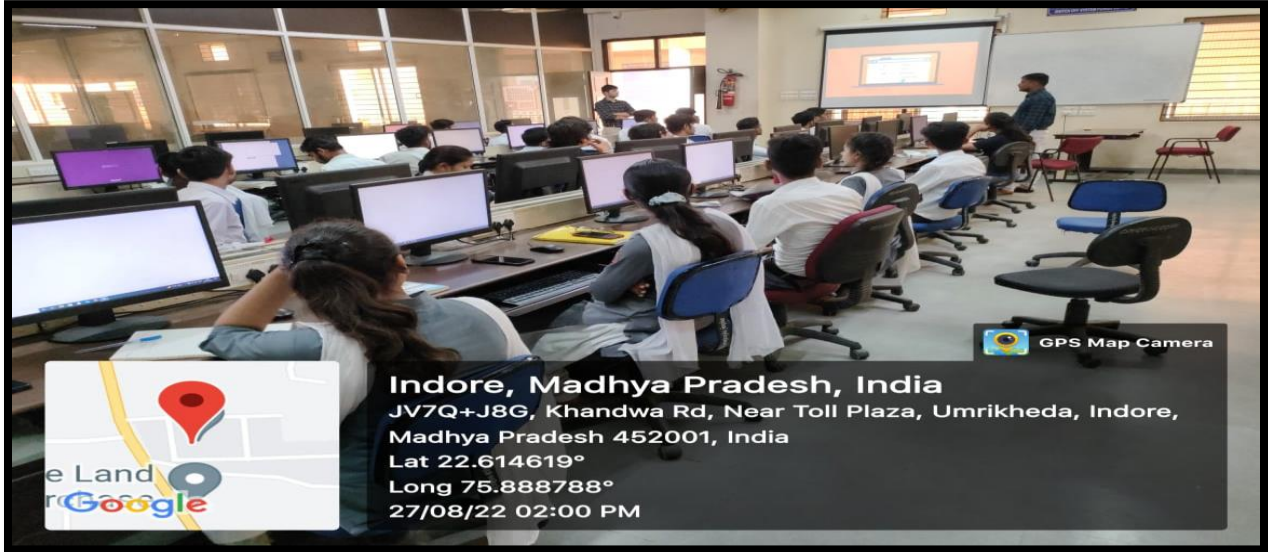

on 28th March 2022 • Time 1:00pm onwards
at CDIPS Auditorium

SPEAKER

Dr. Abhishek Srivastava, Professor
Computer Science and Engineering, IIT Indore

Website: www.cdgi.edu.in, Ph: 0731-4243600

CDGI Campus, Gram Umrikheda, Khandwa Road, INDORE (M.P.) 452020

CHAMELI DEVI GROUP OF INSTITUTIONS
SATURDAY ACTIVITY

CHAMELI DEVI GROUP OF INSTITUTIONS
SATURDAY ACTIVITY

Event: 27 August 2022

Department of IT & AI-DS conducted "Hands-on Session on Web Designing"

CHAMELI DEVI GROUP OF INSTITUTIONS
SATURDAY ACTIVITY

CHAMELI DEVI GROUP OF INSTITUTIONS
SATURDAY ACTIVITY

Event: 20 August 2022

CTDC Activity: Hands-on Session on "Career in Open Source and Making First Open Source Contribution"

The poster features the logos of Agarwal Group and Chameli Devi Group of Institutions at the top. The text reads: "CHAMELI DEVI GROUP OF INSTITUTIONS CTDC Presents HANDS-ON SESSION ON CAREER IN OPEN SOURCE & MAKING FIRST OPEN SOURCE CONTRIBUTION". A photo of the speaker, Mr. Swapnil Mane, is shown. The event details are: Date: 20 August 2022, Time: 11:30 AM, Venue: Seminar Hall 2, Ground Floor, CDGI Building. Social media handles for Facebook (cdgiindore), Instagram (cdgi_indore), and YouTube (Social CDGI) are listed at the bottom.