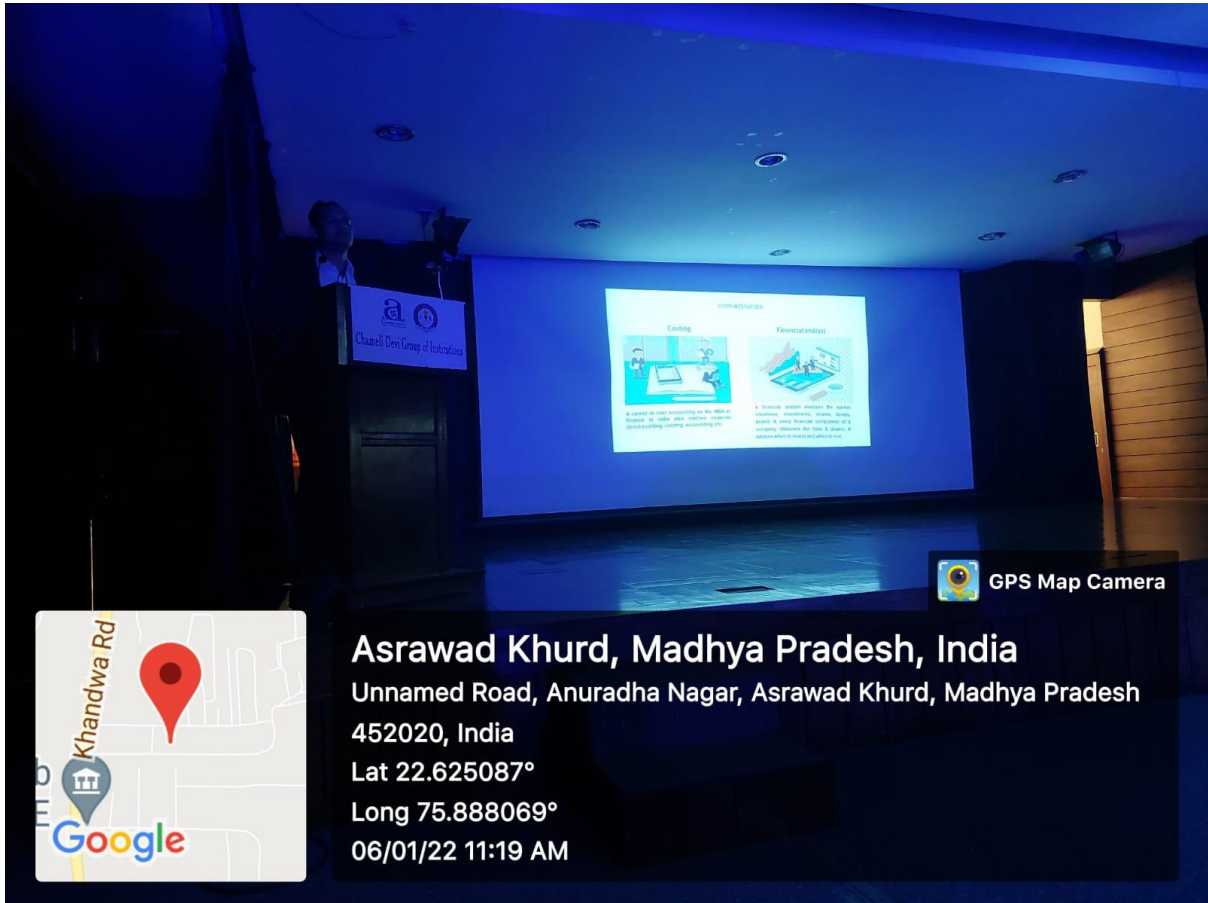

CHAMELI DEVI GROUP OF INSTITUTIONS

Guest Lectures

Asrawad Khurd, Madhya Pradesh, India
Unnamed Road, Anuradha Nagar, Asrawad Khurd, Madhya Pradesh
452020, India
Lat 22.625087°
Long 75.888069°
06/01/22 11:19 AM