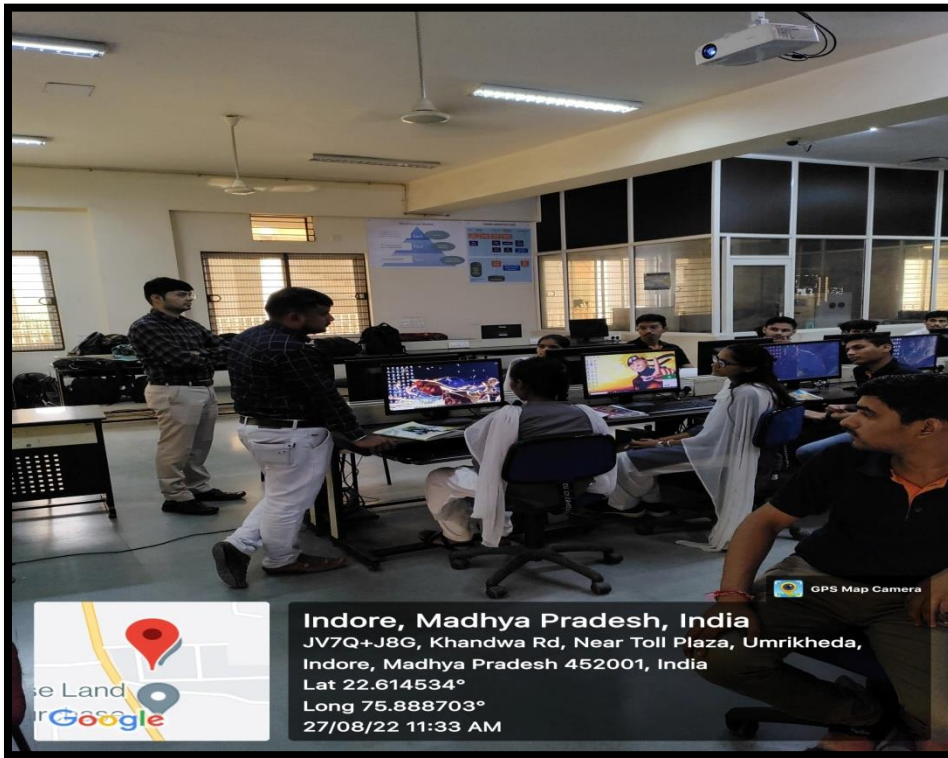

on 28th March 2022 • Time 1:00pm onwards
at CDIPS Auditorium

SPEAKER

Dr. Abhishek Srivastava, Professor
Computer Science and Engineering, IIT Indore

Website: www.cdgi.edu.in, Ph: 0731-4243600

CDGI Campus, Gram Umrikheda, Khandwa Road, INDORE (M.P.) 452020

**CHAMELI DEVI GROUP OF INSTITUTIONS
REMEDIAL CLASSES**

CHAMELI DEVI GROUP OF INSTITUTIONS REMEDIAL CLASSES

CHAMELI DEVI GROUP OF INSTITUTIONS
SATURDAY ACTIVITY

Event: 27 August 2022

Department of CSE conducted "Hands-on Session on Web Designing"

CHAMELI DEVI GROUP OF INSTITUTIONS
SATURDAY ACTIVITY

Event: 20 August 2022

CTDC Activity: Hands-on Session on "Career in Open Source and Making First Open Source Contribution"

The poster features the logos of Agarwal Group and Chameli Devi Group of Institutions at the top. The text reads: "CHAMELI DEVI GROUP OF INSTITUTIONS CTDC Presents HANDS-ON SESSION ON CAREER IN OPEN SOURCE & MAKING FIRST OPEN SOURCE CONTRIBUTION". A photo of the speaker, Mr. Swapnil Mane, is shown. The event details are: Date: 20 August 2022, Time: 11:30 AM, Venue: Seminar Hall 2, Ground Floor, CDGI Building. Social media handles for Facebook (cdgiindore), Instagram (cdgi_indore), and YouTube (Social CDGI) are listed at the bottom.