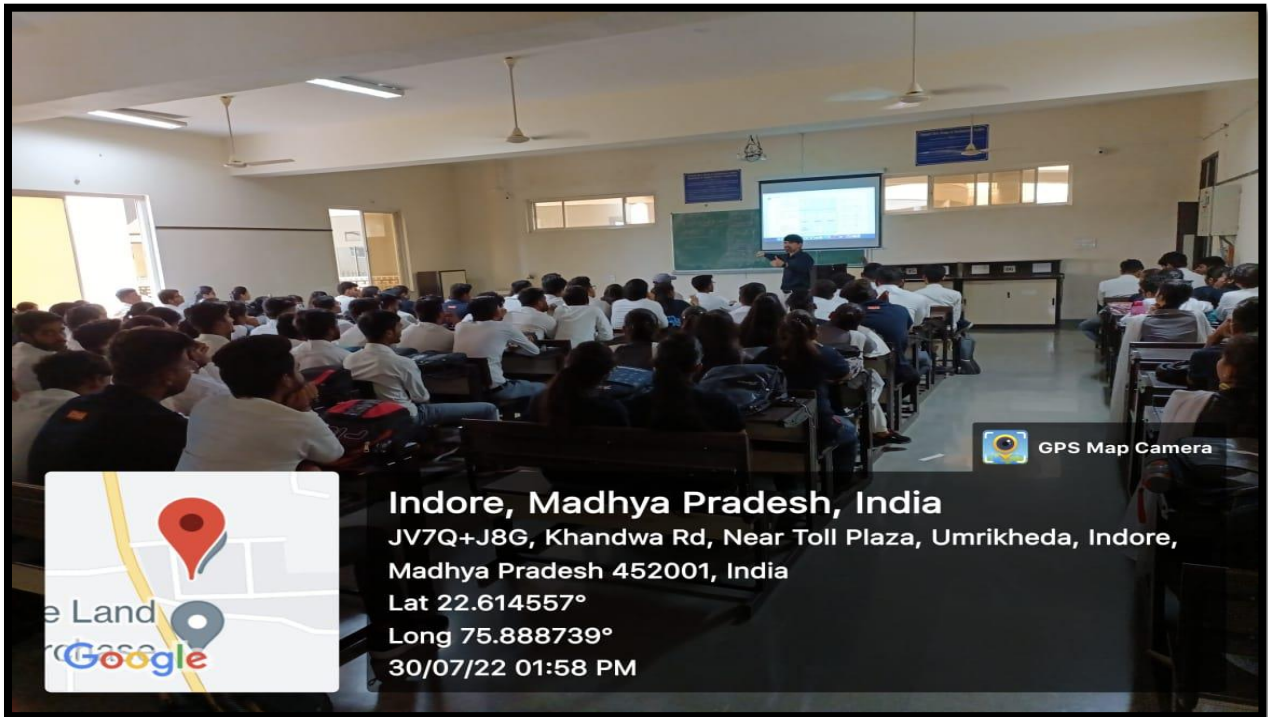

CHAMELI DEVI GROUP OF INSTITUTIONS
SATURDAY ACTIVITY