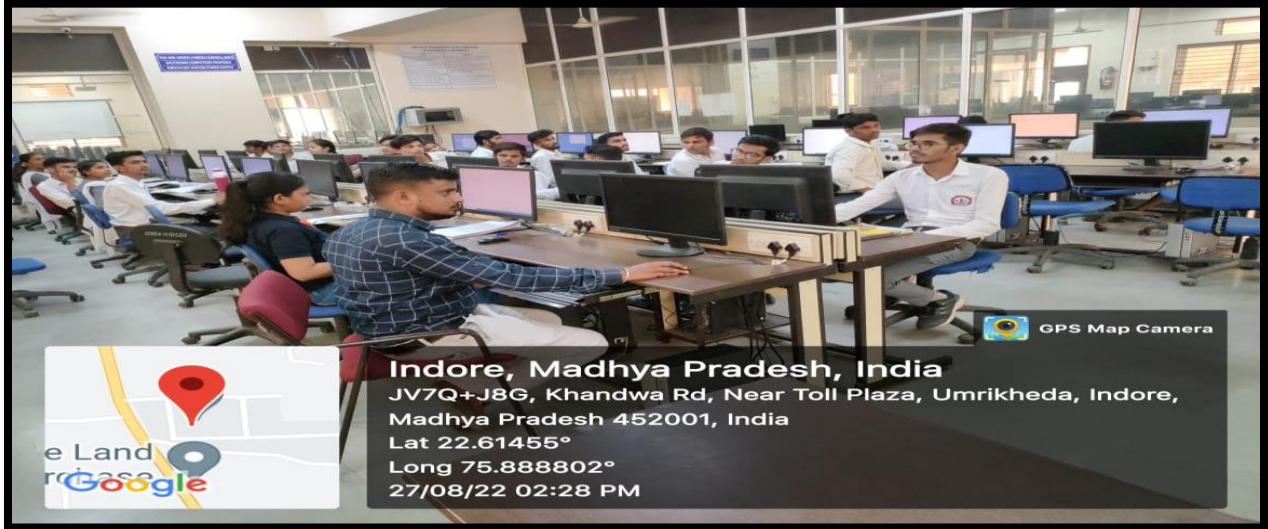

CHAMELI DEVI GROUP OF INSTITUTIONS
SATURDAY ACTIVITY

Event: 27 August 2022

Department of IT & AI-DS conducted "Hands-on Session on Web Designing"