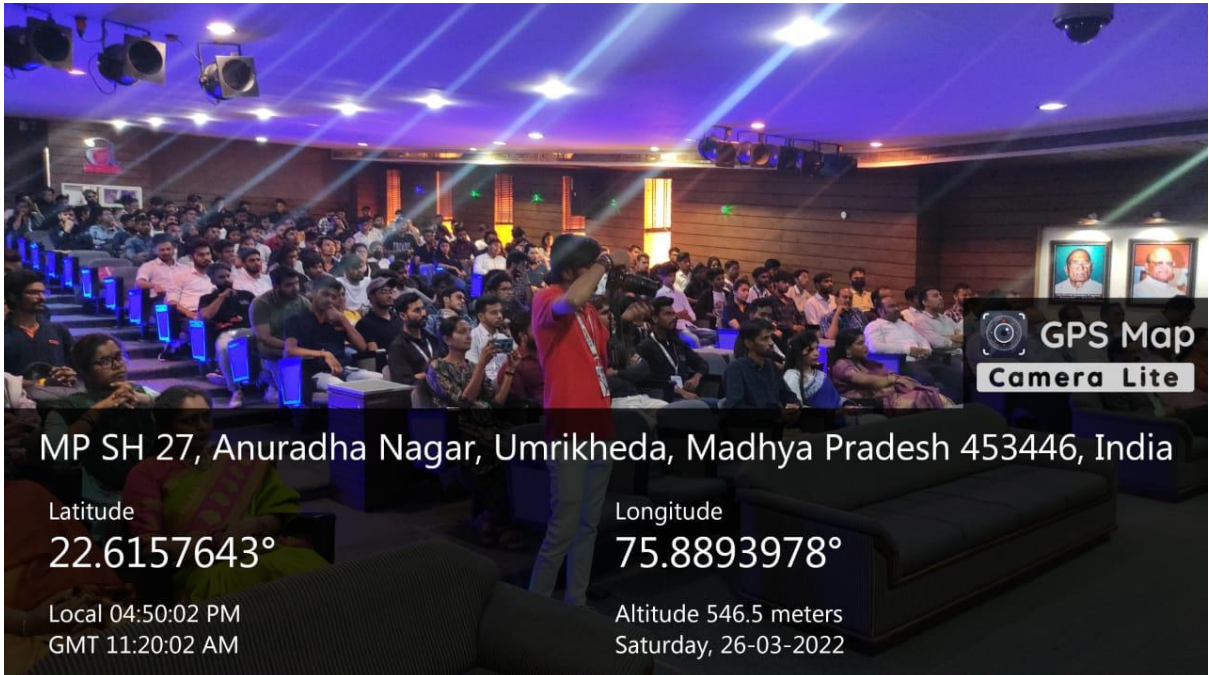

Citronics 2022

CHAMELI DEVI GROUP OF INSTITUTIONS

Citronics 2022

CHAMELI DEVI GROUP OF INSTITUTIONS Citronics 2022

MP SH 27, Anuradha Nagar, Umrikheda, Madhya Pradesh 453446, India

Latitude
22.6157643°

Local 04:50:02 PM
GMT 11:20:02 AM