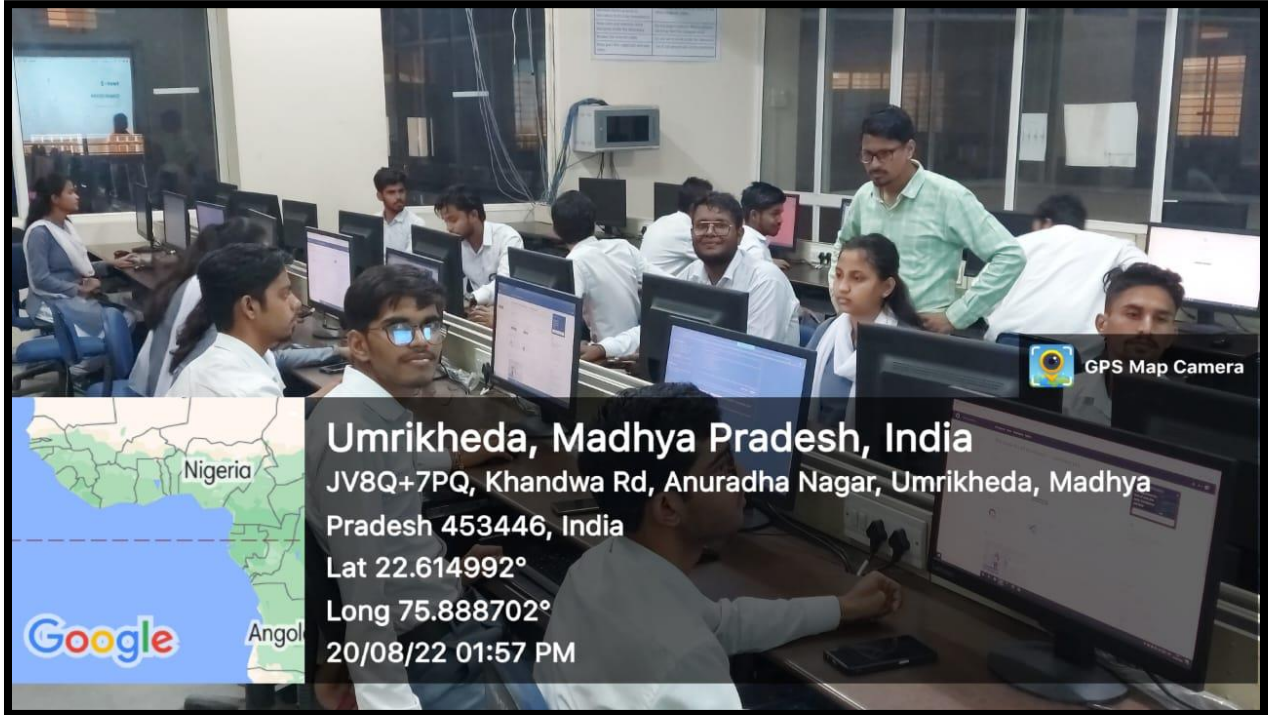

CHAMELI DEVI GROUP OF INSTITUTIONS
SATURDAY ACTIVITY